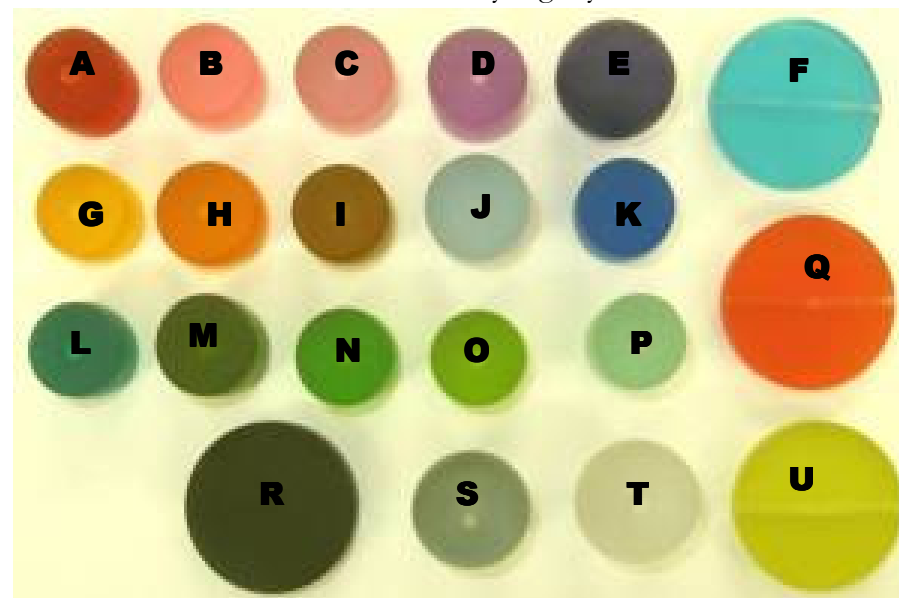

Colours

These beads com in a wide range of colours, most of which are illustrated below. Colours of individual beads vary slightly.