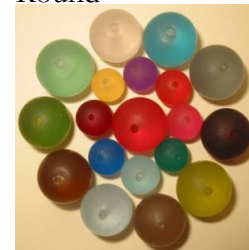

Coin

Cone

Round

Long Cylinder

Dice

Tube

Large Rectangle

Small Rectangle

Triangle

Teardrop

Faceted Square

Flat Diamond

Flat Oval

Round

Heart

Colours

These beads com in a wide range of colours, most of which are illustrated below. Colours of individual beads vary slightly.

Resin Embellishments

Made from the same material as the resin beads, these pieces have no holes drilled in them so they can be used for mosaic pieces, embellishments, part of your artwork. Hearts cost \$7.10 each. All other pieces cost \$3.60 each.

Heart

Large Rectangle

Large Coin

Diamond

These samples have been stamped, foiled, embossed and painted. Explanatory notes provided when pieces are purchased.

Mulberry String

Made from mulberry paper, this colourful string is space dyed. Each bag contains five pieces of string, each one measuring approximately 1.25 metres.